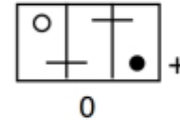

Specifications

Type	350
Volt	6
Ah/20	112
CCA/EN	450
Length (m.m.)	507
Width (m.m.)	102
Height (m.m.)	227
Weight, dry (kg)	14,0
Polarity	0
Box	Hard Rubber
DIN	11213
Recommended Charge Rate (Amps)	5
Country of origin	Denmark